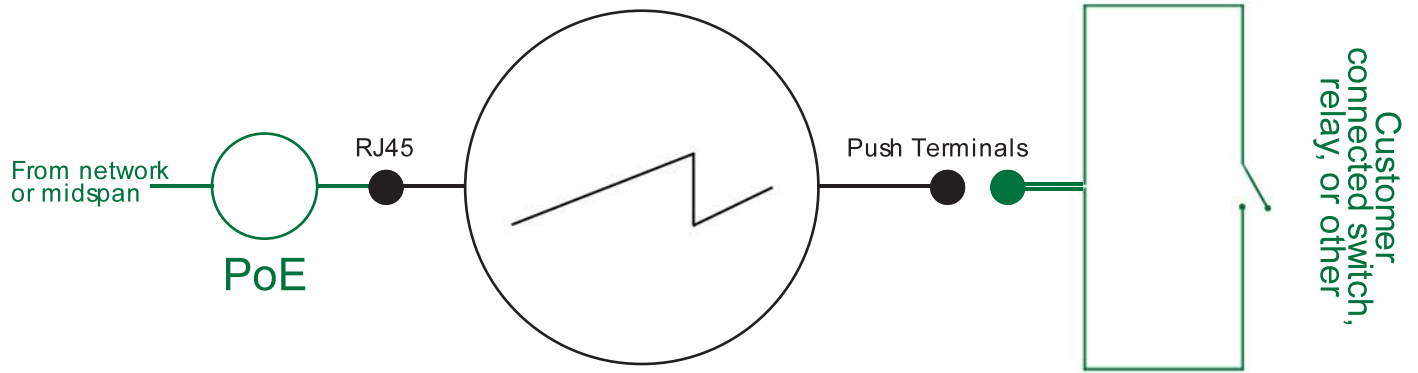

AR26LPSW / LPWv2 PoE STROBE

Wiring Diagram

Dimensions

All dimensions shown are inches (US)