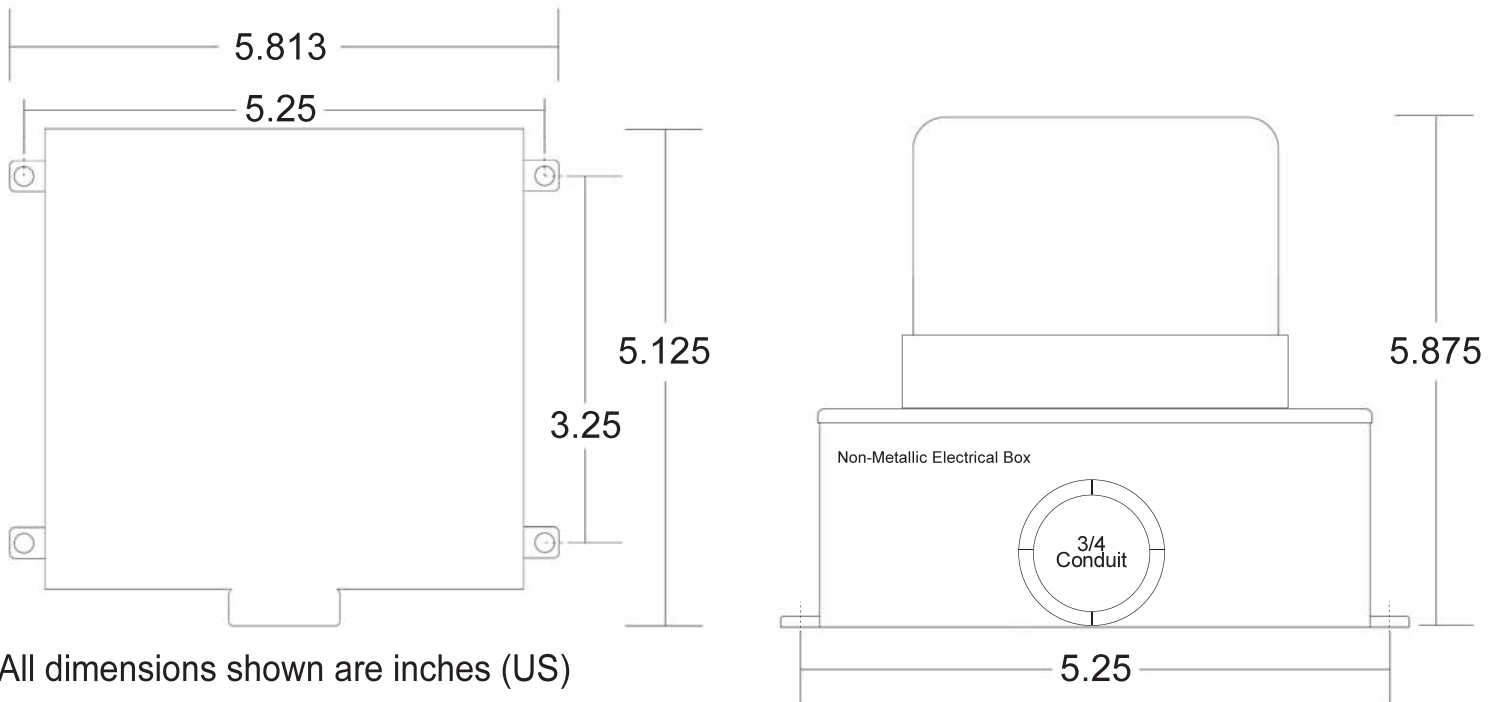

AR26LPSW / LPWv2 PoE STROBE

Wiring Diagram

Dimensions

All dimensions shown are inches (US)